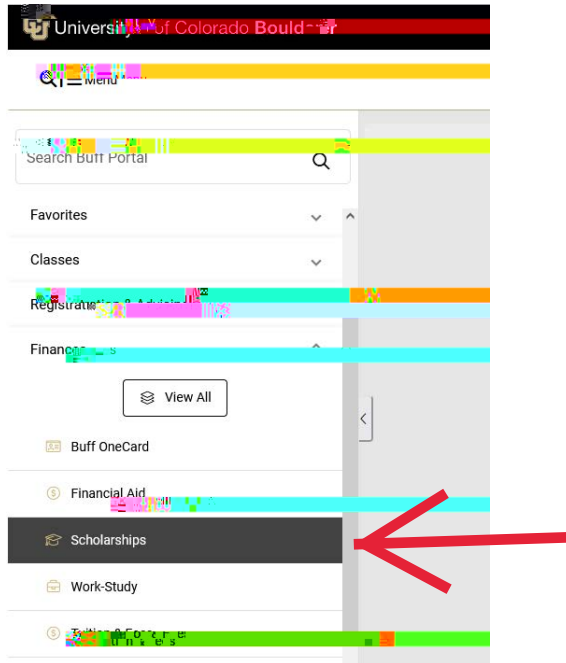

Step-by-Step Guide to the Scholarship Application for Continuing Students

Navigate to the [6 F K R O D U V K L S V F D U G in % f d x it | I 3 R U](#) or look below the Finances card group in the main menu.

G. You can find a link to the CU Boulder Scholarship Application below '**How Scholarships Work**' or the '**Find Scholarships**' section. The application will open in a new tab.